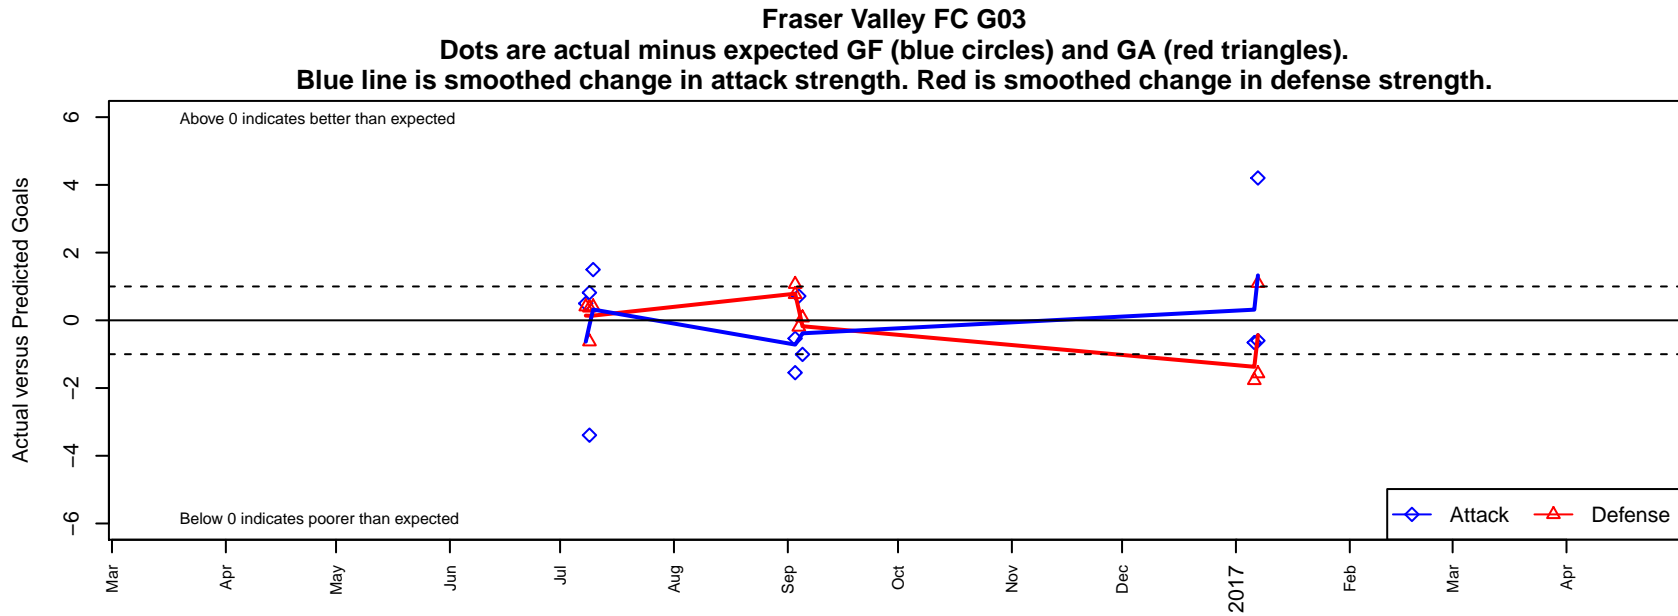

Fraser Valley FC G03

, BC
 G03 total strength=1509
 attack=14.43 defense=9.48

alt names used:
 Fraser Valley Intake U13
 Fraser Valley Premier 2003G
 Fraser Valley Premier

Venues played:
 2016 Seattle United Cup GU14 Gold
 2016 Labor Day Cup GU14 Gold
 2016 PacNW Winter Classic Premier U14

**attack and defense variance (black dot)
relative to other teams
and top 10 in region**

**attack and defense rating
relative to others at age
and all opponents in last 13 months**

**attack and defense rating
relative to others at age
and all opponents in last 13 months**

Performance relative to 13 month average

Performance relative to 13 month average

Distribution of opponents
 Red = Lose zone, Blue = Win zone, Green = Even
 Black line separates win/lose zones

lot. A=Neither has attack advantage, B=Opponent has both attack and defense advantage, C=Opponent has both attack and defense disadvantage, D=Both have